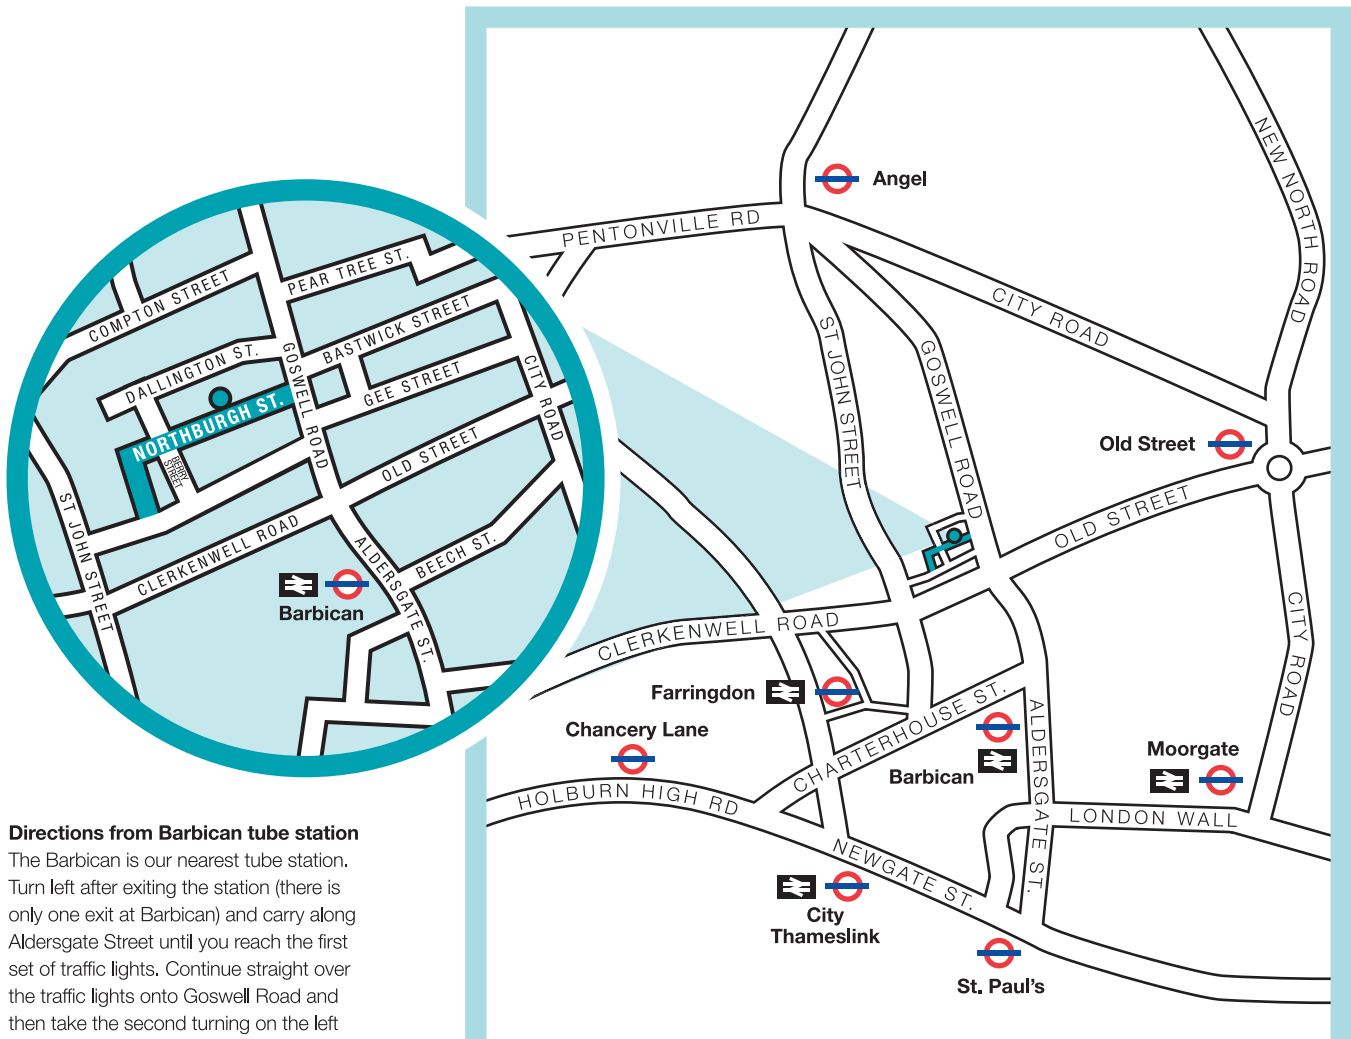

Directions from Barbican tube station

The Barbican is our nearest tube station. Turn left after exiting the station (there is only one exit at Barbican) and carry along Aldersgate Street until you reach the first set of traffic lights. Continue straight over the traffic lights onto Goswell Road and then take the second turning on the left (Northburgh Street). We are approximately half way down the street, located on the right hand side.

Directions from Old Street tube station

There are many exits from Old Street tube station. It is important that you take EXIT 7 from Old Street tube station. Once you have exited the station at EXIT 7 continue along Old Street until you reach the fourth set of traffic lights on the corner of Goswell Road and Aldersgate Street. Turn right onto Goswell Road, cross the road and then take the second turning on the left (Northburgh Street). We are approximately half way down the street, located on the right hand side.

Station Information

Circle Line,

Hammersmith & City Line,

Metropolitan Line

Farringdon
Barbican
Moorgate

Northern Line

Angel
Old Street
Moorgate

Central Line

Chancery Lane
St. Paul's

Thameslink

Farringdon
Barbican
Moorgate
City Thameslink

We look forward to seeing you.